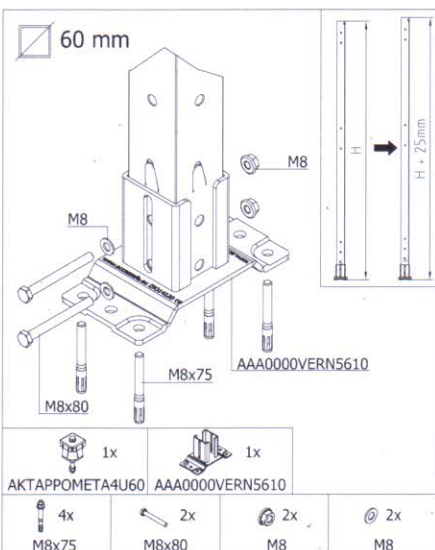

- 8mm SDS Drill Bit
- 13mm Socket
- Screwdriver

7

8