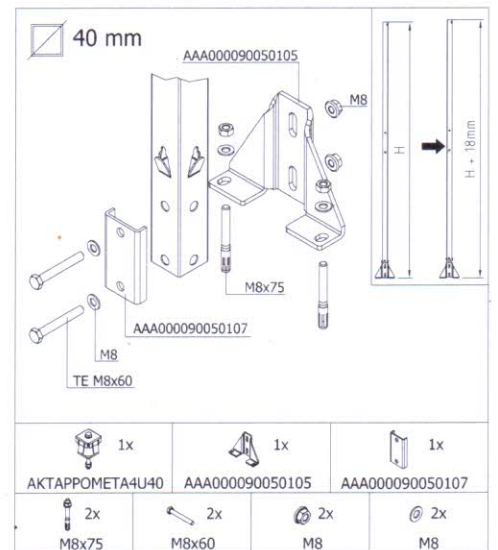

- 8mm SDS Drill Bit
- 13mm Socket
- Screwdriver

7

8