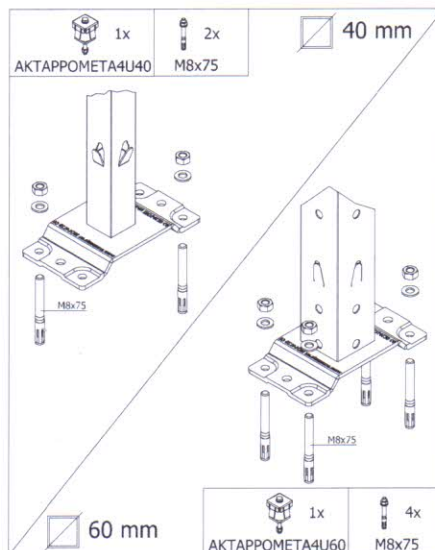

- 8mm SDS Drill Bit
- 13mm Socket
- Screwdriver

7

8